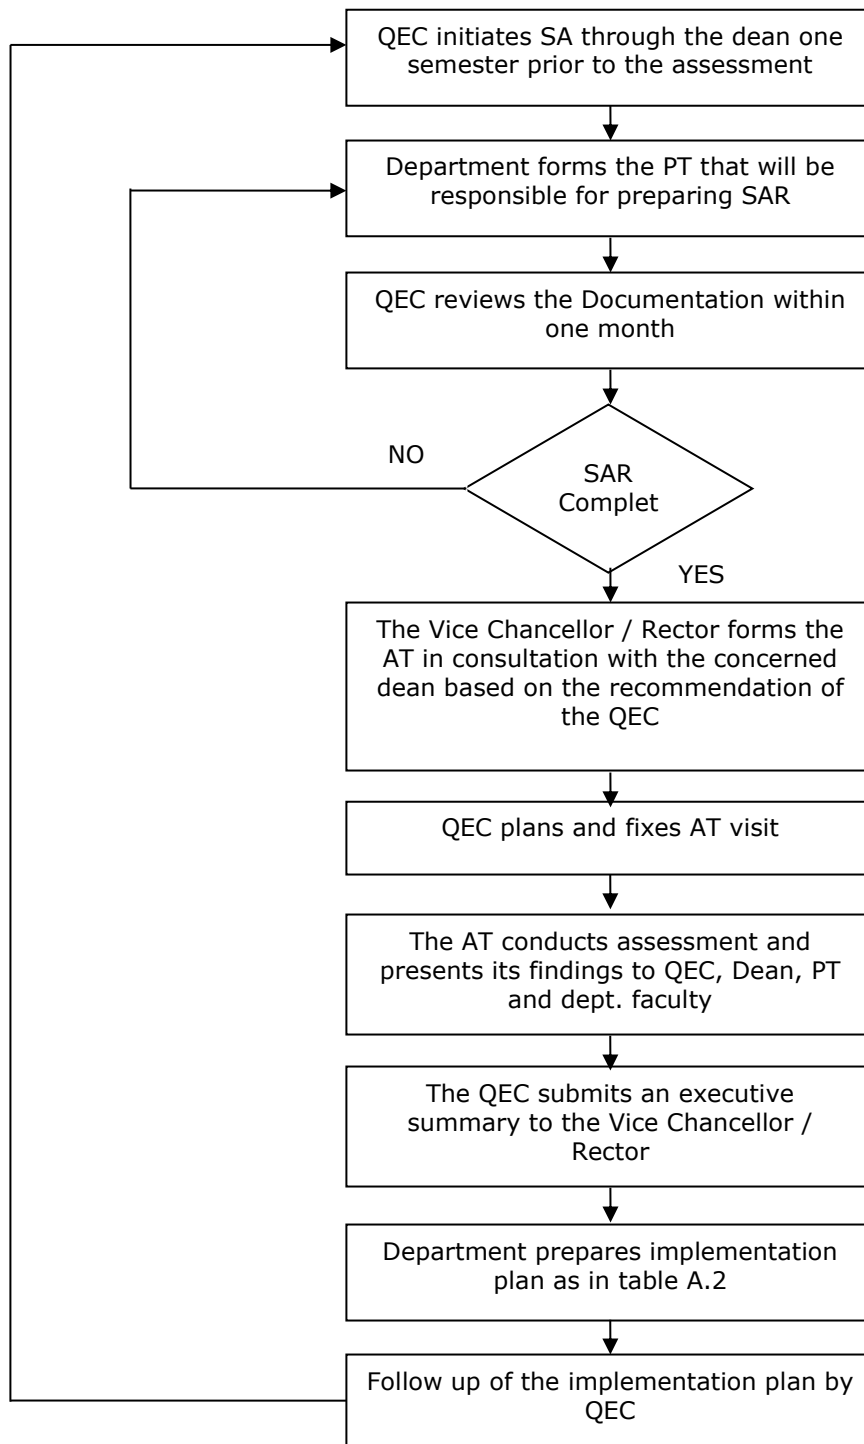

Self Assessment Procedure

Legend

- QEC: Quality Enhancement Cell
- PT: Program Team
- SA: Self Assessment
- SAR: Self Assessment Report
- AT: Assessment Team